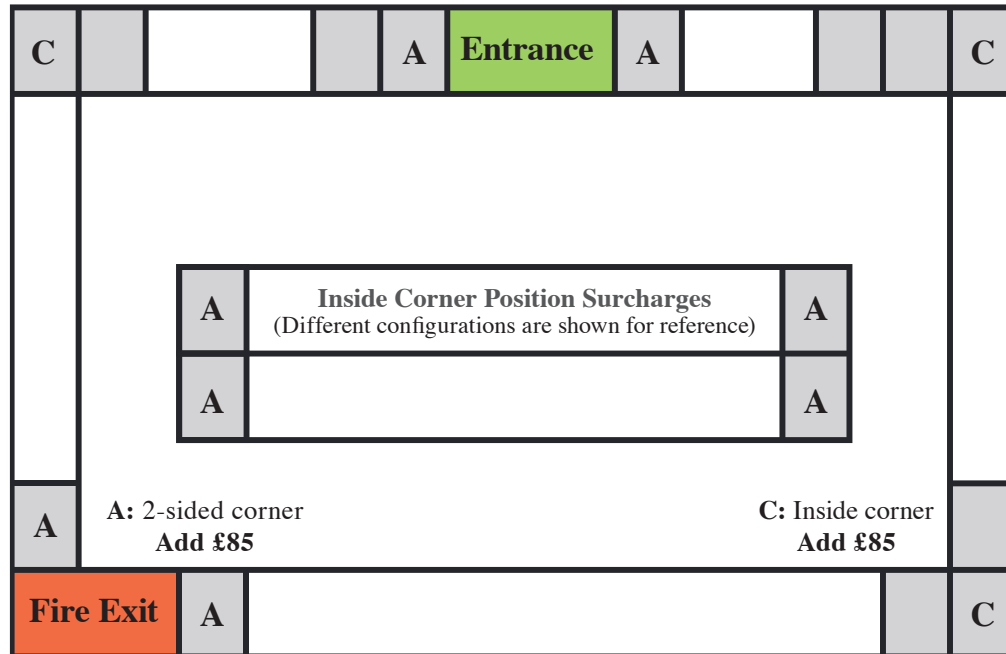

BE A PART OF OUR SUCCESS.
CALL JOY ADAMS OR JUDE BROWN ON 01580 236071

Wealden Times Midsummer Fair 2018

STAND COSTS | CORNER POSITIONS | EXTRAS

Stand Size	Inside Stand	Stand Size	Avenue Stand	Outside Stand	Electricity* Extras Duration of Show
2 x 2m	£400	2 x 3m	£390	£330	500w £65 750w £75
3 x 2m	£600	3 x 3m	£585	£495	1kw £80 2kw £100
4 x 2m	£800	4 x 3m	£780	£660	Trestle Table
5 x 2m	£1,000	5 x 3m	£975	£825	1.82 x 0.8m £8.00
6 x 2m	£1,200	6 x 3m	£1,170	£990	1.22 x 0.8m £6.50
Sq M	£100	Sq M	£97.50	£82.50	Chairs (each) £5.50